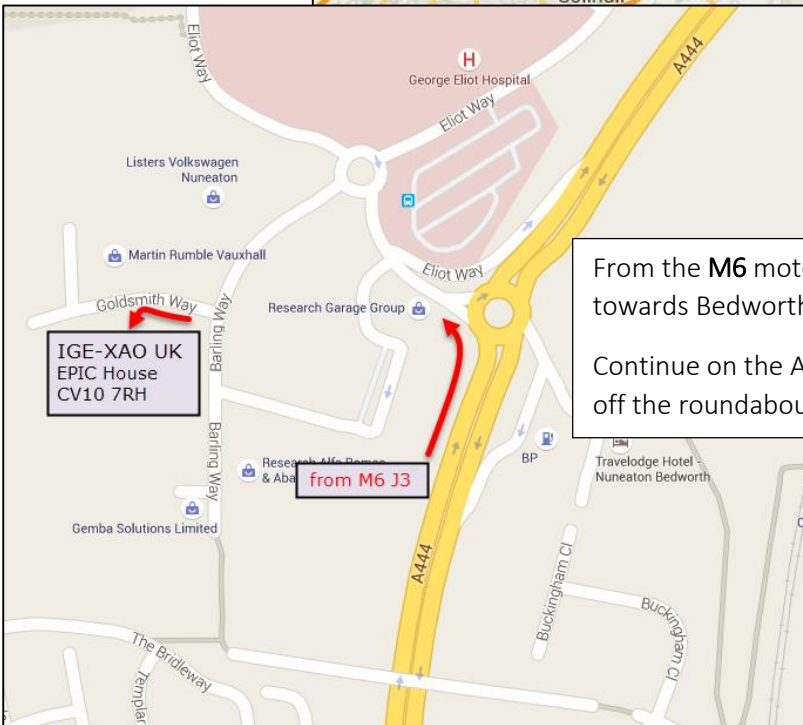

Eliot Park Innovation Centre  
 4 Barling Way  
 Nuneaton  
 Warwickshire  
 CV10 7RH  
 United Kingdom

T: 02476 796426  
 F: 02476 796427

GPS: 52.509481, -1.478628

From the **M6** motorway leave at junction **3** and head **north** towards Bedworth and Nuneaton on the **A444**.  
 Continue on the A444 for **3½** miles before taking the first exit off the roundabout towards the **George Eliot Hospital**.